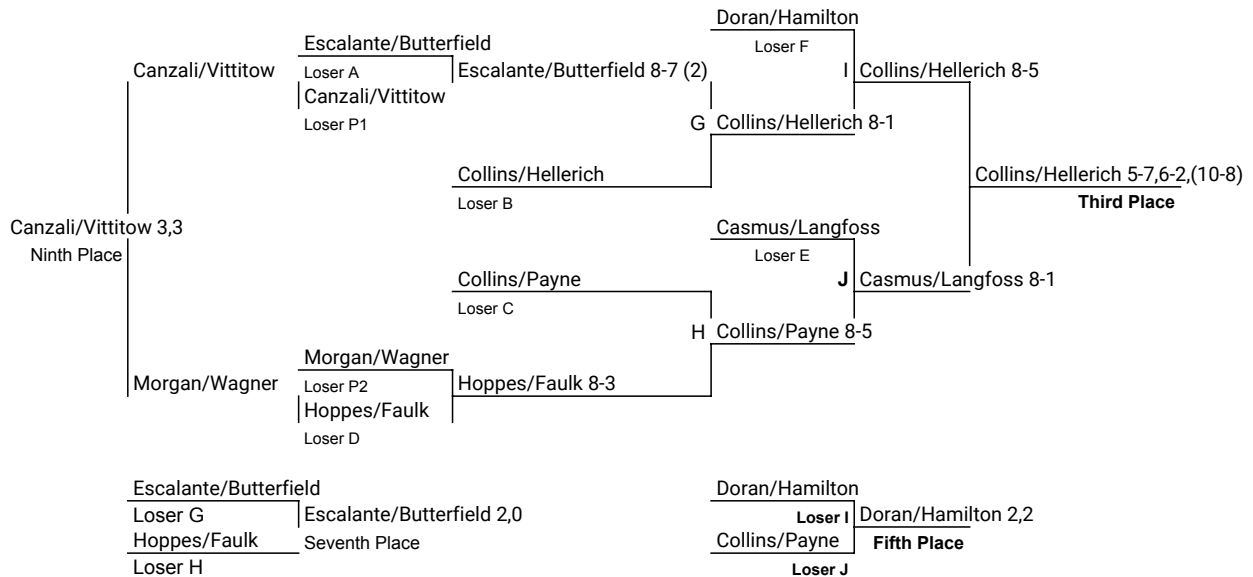

2019 United Kansas Conference League Tournament

Doubles

- Mady Morgan/Sela Wagner BL
- Naomi Canzali/Brookelyn Vittitow BL
- Samantha Casmus/Clare Langfoss LV
- Brooke Collins/Hannah Payne LV
- Kristen Hines/Tatum Brown SH
- Peyton Escalante/Shelby Butterfield SH
- Lizzie Martin/Gabriella Scarcelli LS
- Kaelyn Hoppes/Peyton Faulk LS
- Jenna Doran/Hannah Hamilton (DS)
- Kylee Collins/Emma Hellerich (DS)