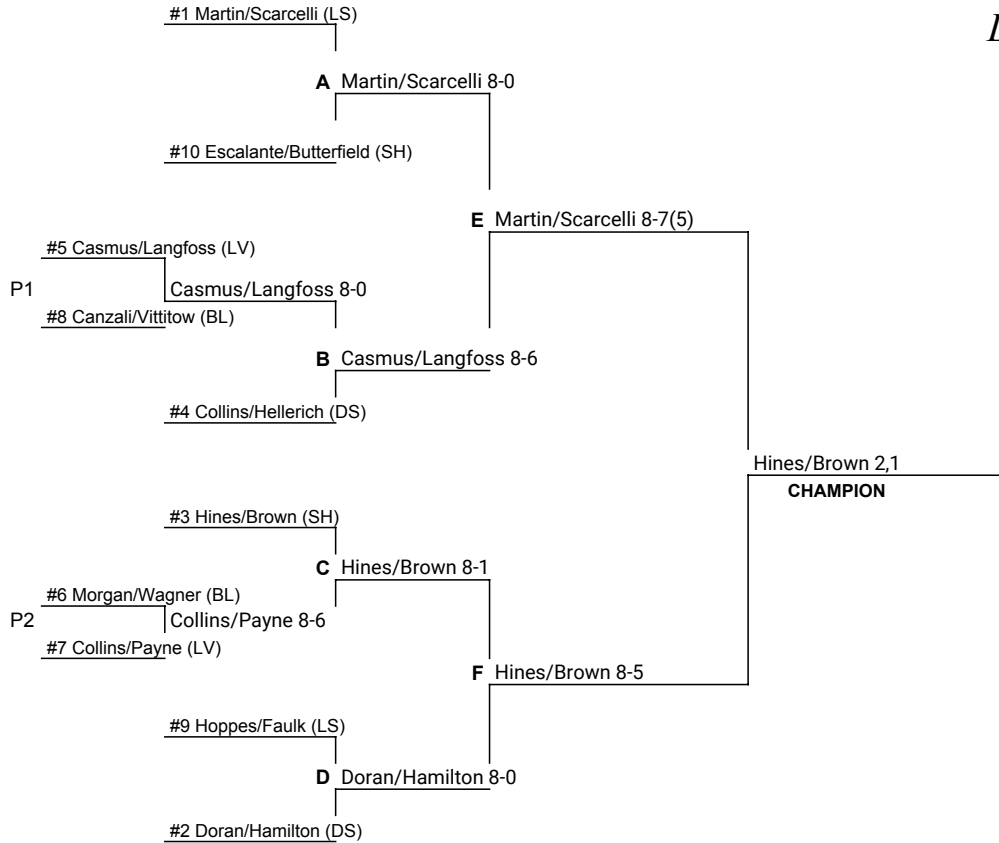

2019 United Kansas Conference League Tournament

Doubles

- Mady Morgan/Sela Wagner BL
- Naomi Canzali/Brookelyn Vittitow BL
- Samantha Casmus/Clare Langfoss LV
- Brooke Collins/Hannah Payne LV
- Kristen Hines/Tatum Brown SH
- Peyton Escalante/Shelby Butterfield SH
- Lizzie Martin/Gabriella Scarcelli LS
- Kaelyn Hoppes/Peyton Faulk LS
- Jenna Doran/Hannah Hamilton (DS)
- Kylee Collins/Emma Hellerich (DS)