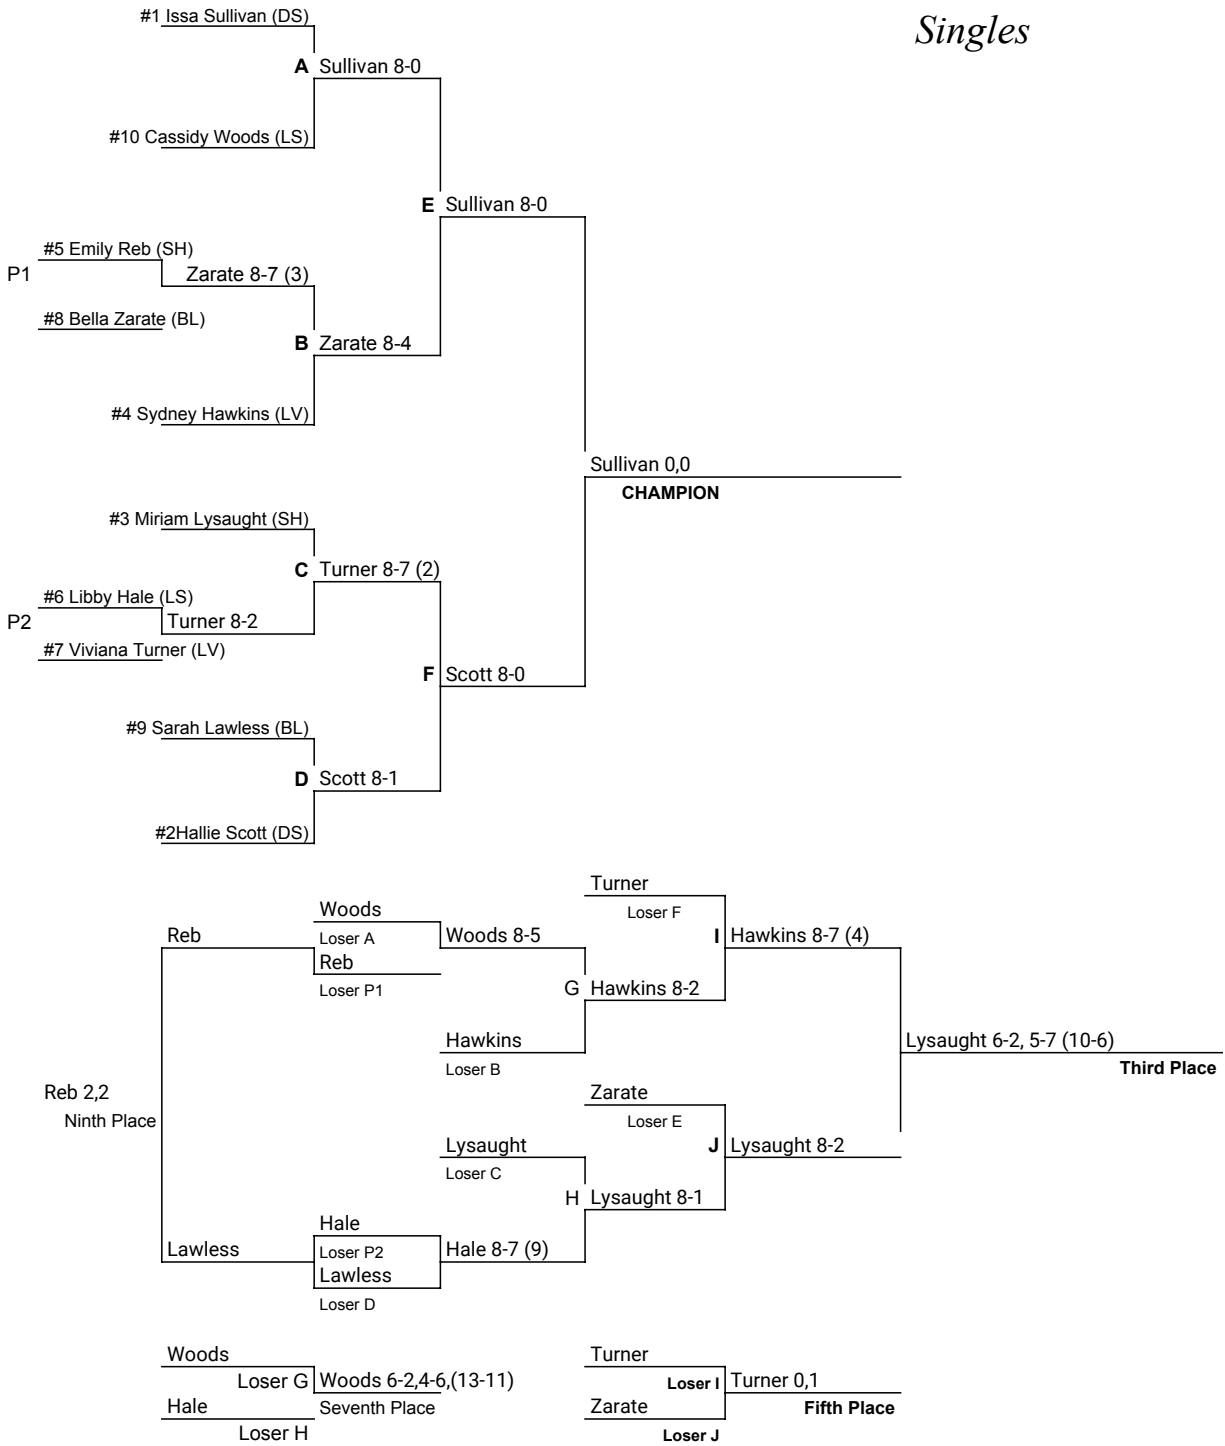

# 2019 United Kansas Conference League Tournament